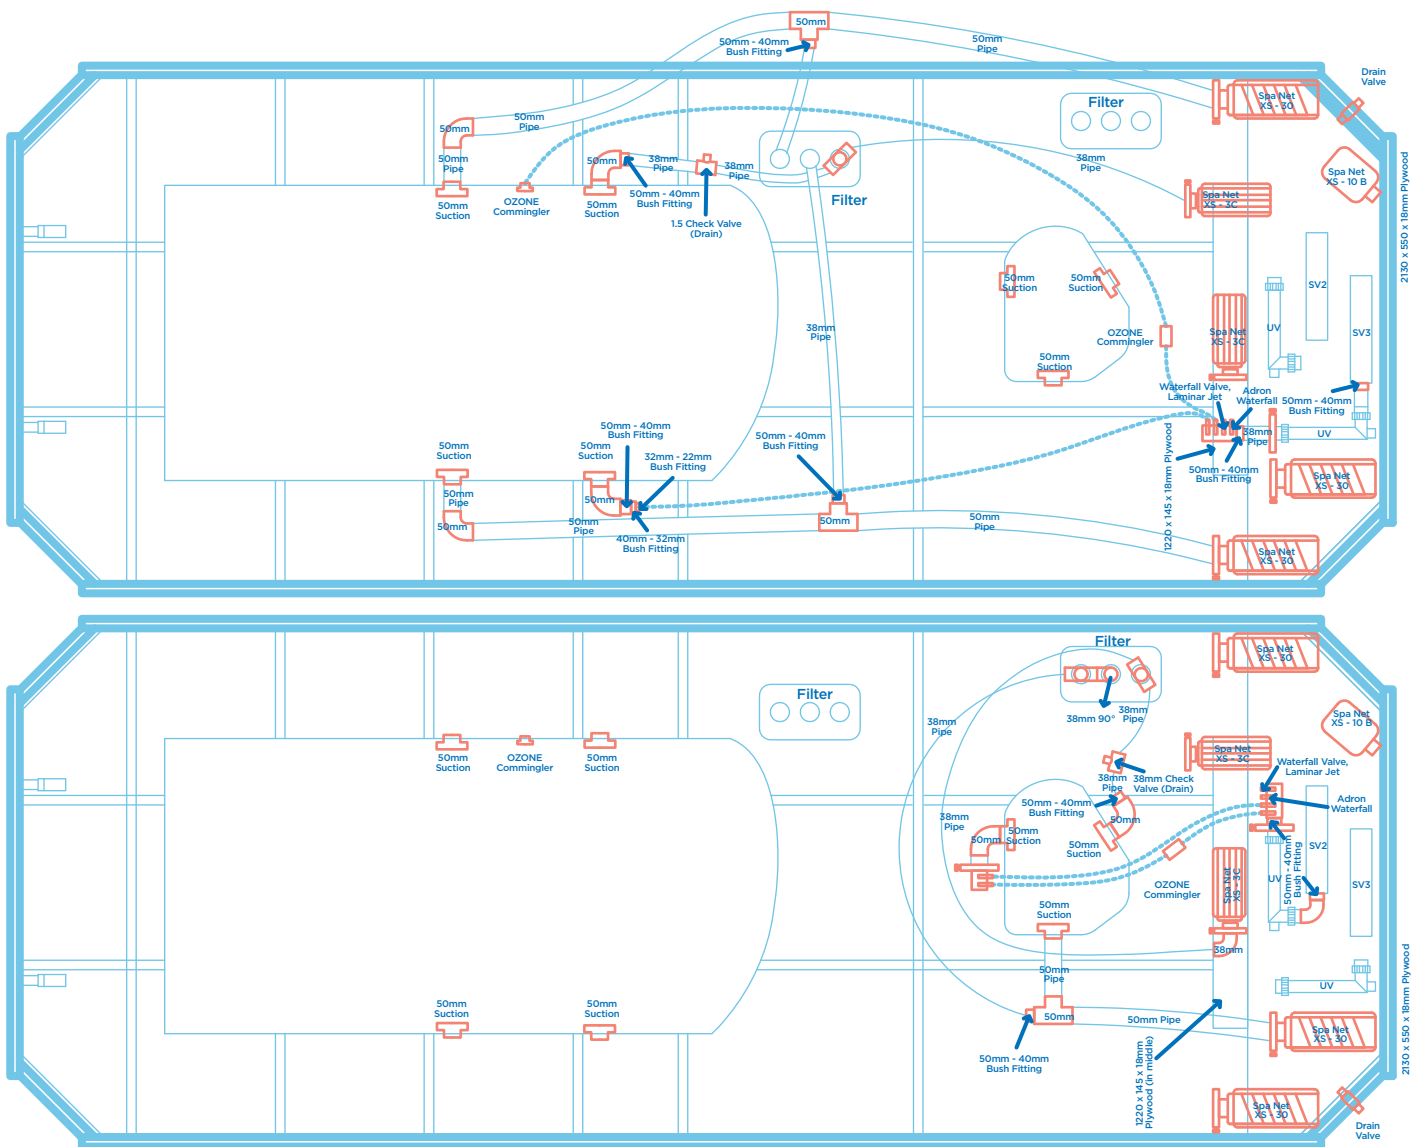

Vortex Spas

Hydrozone Pro Swim Spa Technical Information Pack

Dimensions: 590 x 230 x 130 / 150cm

**A dual zone swim spa allowing
dual water temperature settings.**

Hydrozone Pro Swim Spa

Dimensions: 590 x 230 x 130 / 150cm

-  2 x 150mm Swim Jets
-  5 x 127mm Single Spinning Jets
-  2 x 127mm Directional Jets

-  6 x 75mm Directional Jets
-  9 x 75mm Single Spinning Jets
-  10 x 50mm Directional Jets

-  12 x 50mm Twin Spinner Jets
-  16 x 40mm Air Jets

Hydrozone Pro Swim Spa

Hydrozone Pro Swim Spa

Vortex Hydrozone

SEATS 5 ADULTS
IN COMFORT

UP TO 66 POWERFUL
THERAPEUTIC
JETS

9 / 10
THERAPY RATING

DIMENSIONS
590 X 230 X 130CM

Dollar for dollar, Vortex Spas give you more

Vortex Spas

SPECIFICATIONS	Plunge	Pro	Pro+	Extreme
Dry Weight	1300kg	1300kg	1300kg	1300kg
Filled Weight	8050kg	8050kg	8050kg	8050kg
Water Capacity	Spa 1750L Swim 5000L	Spa 1750L Swim 5000L	Spa 1750L Swim 5000L	Spa 1750L Swim 5000L
Intuitive Spa Controller	VSX3 + VSX2	VSX3 + VSX2	VSX3 + VSX2	VSX4 + VSX2
Programmable Circulation Pump	350W x 2	350W x 2	350W x 2	350W x 2
Jet Pump(s)	3hp x 1 / 3hp x 1	3hp x 2 / 3hp x 1	3hp x 3 / 3hp x 1	3hp x 4 / 3hp x 1
Variable Speed Air Blower	1000 W	1000 W	1000 W	1000 W
Variable Output Heater	6kW max / 3kW max	6kW max / 3kW max	6kW max / 3kW max	6kW max / 3kW max
Electrical Requirements	Maximum 32amps	Maximum 40amps	Maximum 40amps	Maximum 60amps
Swim Jets	None	2	2	4