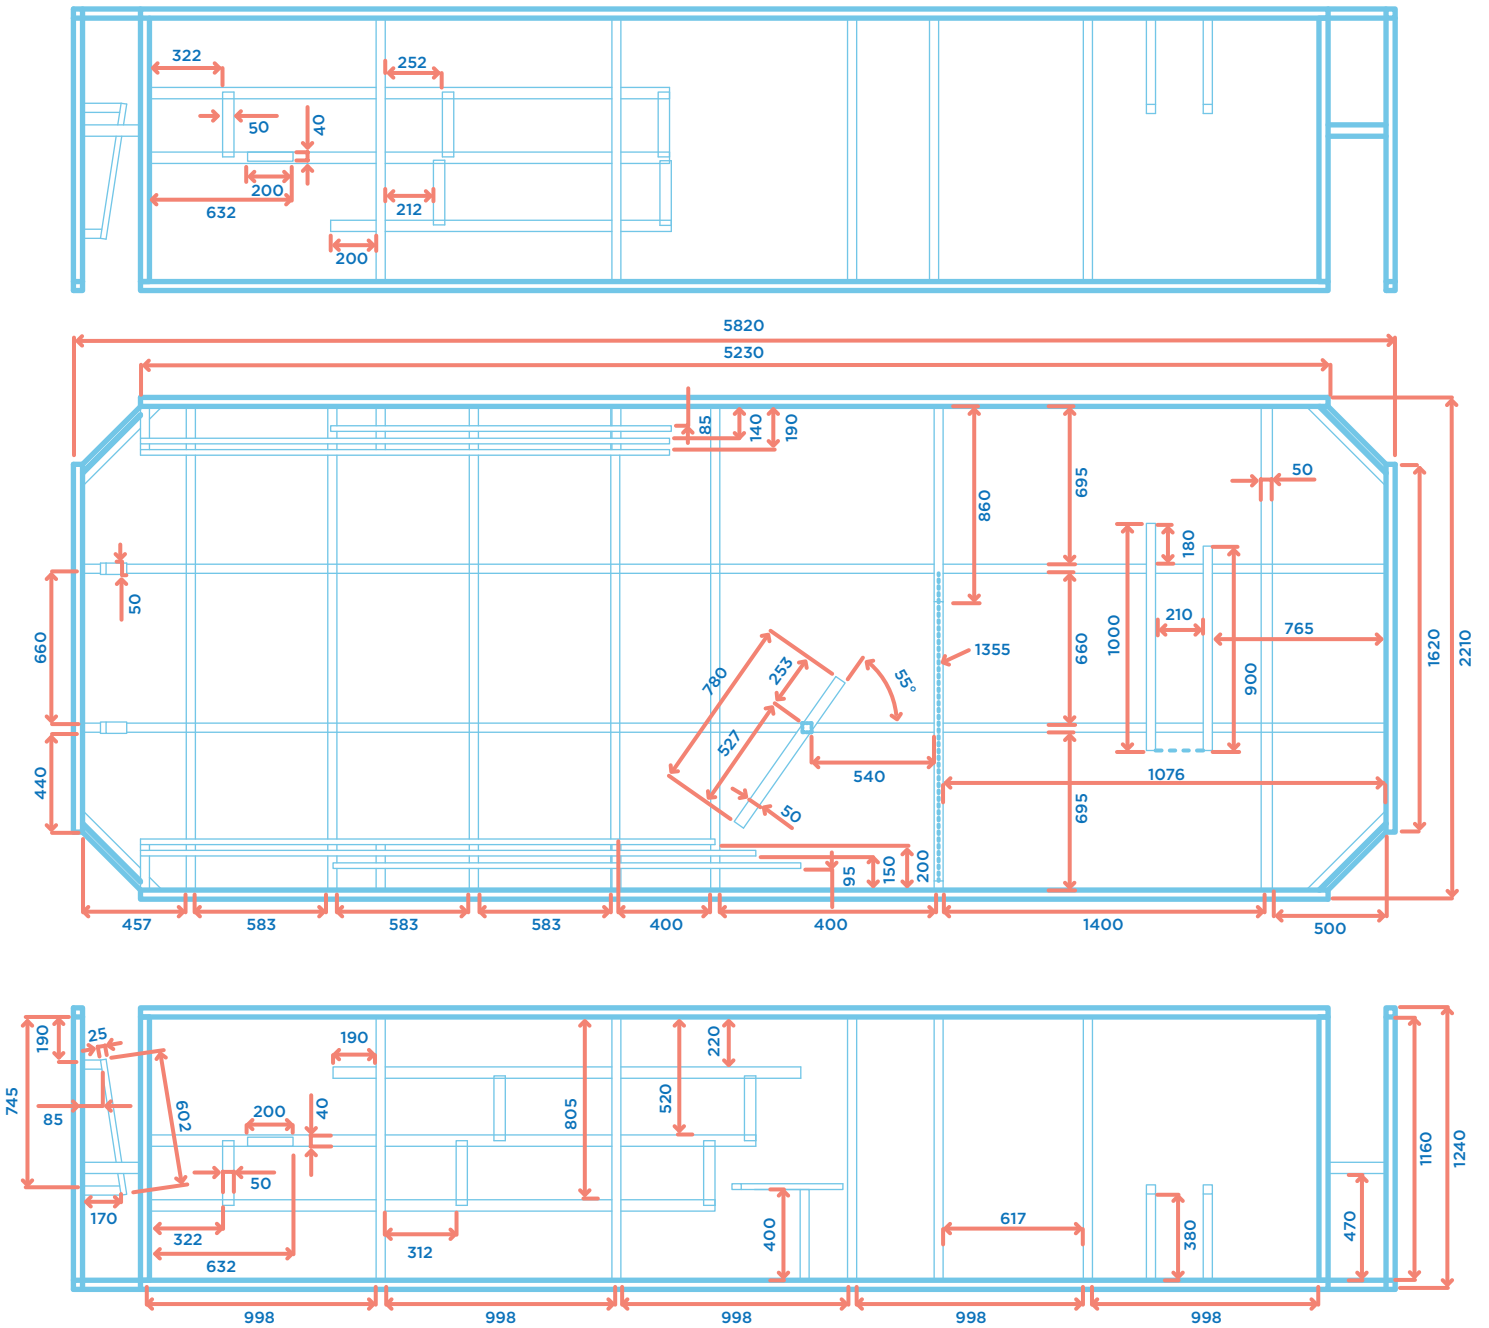

Vortex Spas

Hydrozone Pro Swim Spa Technical Information Pack

Dimensions: 590 x 230 x 130 / 150cm

**A dual zone swim spa allowing
dual water temperature settings.**

Hydrozone Pro Swim Spa

Dimensions: 590 x 230 x 130 / 150cm

-  2 x 150mm Swim Jets
-  5 x 127mm Single Spinning Jets
-  2 x 127mm Directional Jets

-  6 x 75mm Directional Jets
-  9 x 75mm Single Spinning Jets
-  10 x 50mm Directional Jets

-  12 x 50mm Twin Spinner Jets
-  16 x 40mm Air Jets

Hydrozone Pro Swim Spa

Hydrozone Pro Swim Spa

Vortex Hydrozone

SEATS 5 ADULTS
IN COMFORT

UP TO 66 POWERFUL
THERAPEUTIC
JETS

9 / 10
THERAPY RATING

DIMENSIONS
590 X 230 X 130CM

Dollar for dollar, Vortex Spas give you more

Vortex Spas

SPECIFICATIONS	Plunge	Pro	Pro+	Extreme
Dry Weight	1300kg	1300kg	1300kg	1300kg
Filled Weight	8050kg	8050kg	8050kg	8050kg
Water Capacity	Spa 1750L Swim 5000L	Spa 1750L Swim 5000L	Spa 1750L Swim 5000L	Spa 1750L Swim 5000L
Intuitive Spa Controller	VSX3 + VSX2	VSX3 + VSX2	VSX3 + VSX2	VSX4 + VSX2
Programmable Circulation Pump	350W x 2	350W x 2	350W x 2	350W x 2
Jet Pump(s)	3hp x 1 / 3hp x 1	3hp x 2 / 3hp x 1	3hp x 3 / 3hp x 1	3hp x 4 / 3hp x 1
Variable Speed Air Blower	1000 W	1000 W	1000 W	1000 W
Variable Output Heater	6kW max / 3kW max	6kW max / 3kW max	6kW max / 3kW max	6kW max / 3kW max
Electrical Requirements	Maximum 32amps	Maximum 40amps	Maximum 40amps	Maximum 60amps
Swim Jets	None	2	2	4