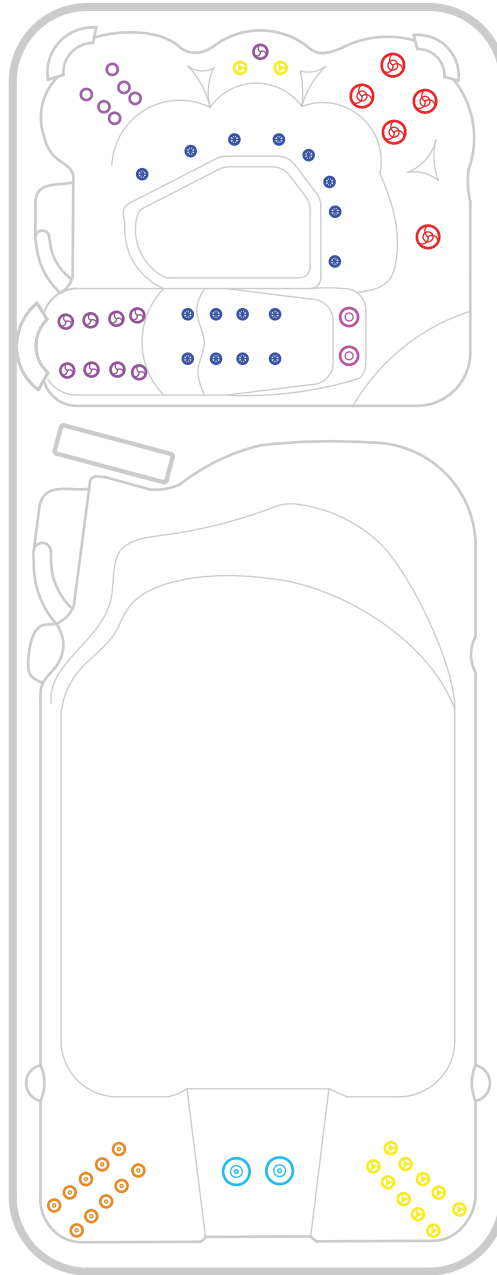

Vortex Spas

Hydrozone Pro Swim Spa Technical Information Pack

Dimensions: 590 x 230 x 130 / 150cm

**A dual zone swim spa allowing
dual water temperature settings.**

Hydrozone Pro Swim Spa

Dimensions: 590 x 230 x 130 / 150cm

-  2 x 150mm Swim Jets
-  5 x 127mm Single Spinning Jets
-  2 x 127mm Directional Jets

-  6 x 75mm Directional Jets
-  9 x 75mm Single Spinning Jets
-  10 x 50mm Directional Jets

-  12 x 50mm Twin Spinner Jets
-  16 x 40mm Air Jets

Hydrozone Pro Swim Spa

Hydrozone Pro Swim Spa

Vortex Hydrozone

SEATS 5 ADULTS
IN COMFORT

UP TO 66 POWERFUL
THERAPEUTIC
JETS

9 / 10
THERAPY RATING

DIMENSIONS
590 X 230 X 130CM

Dollar for dollar, Vortex Spas give you more