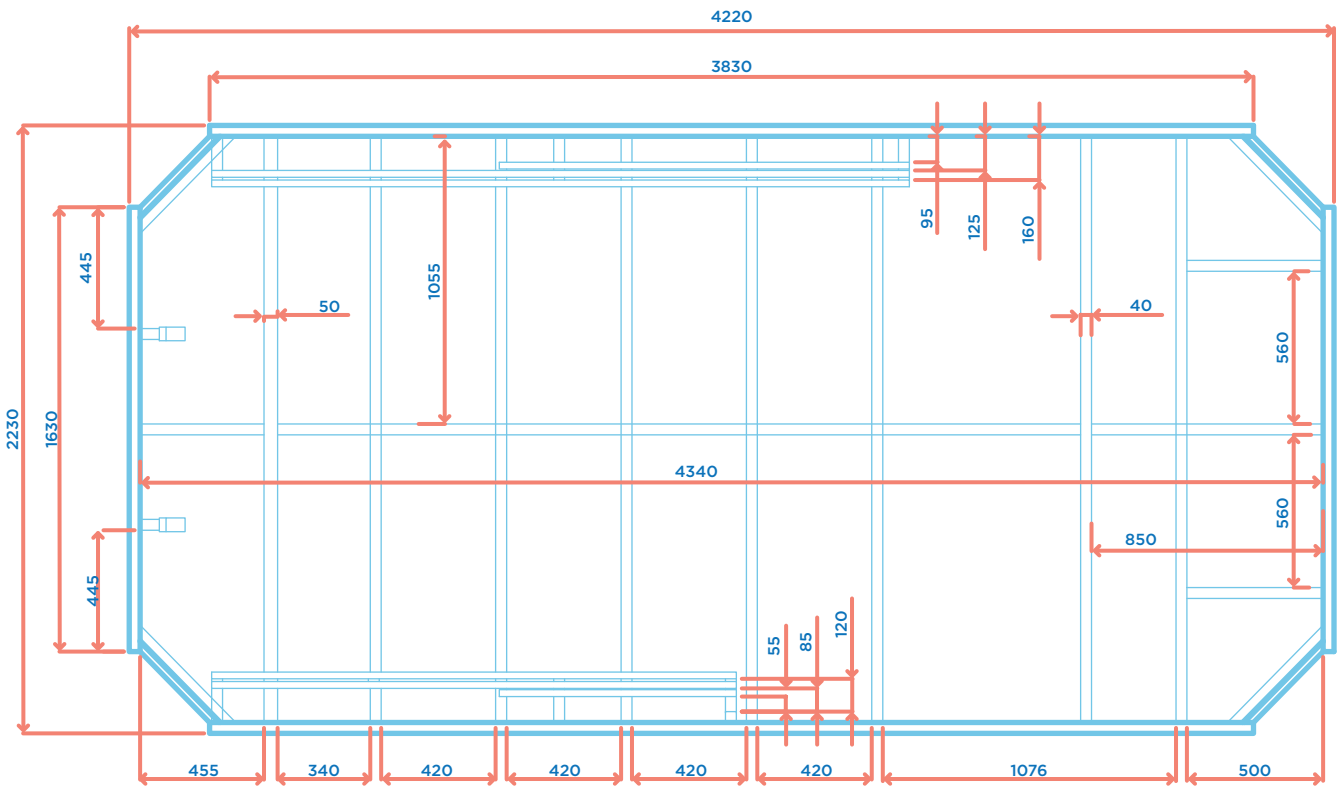

Vortex Spas

Aquagym Max Extreme Swim Spa Technical Information Pack

Dimensions: 449 x 231 x 130/150cm

**Large, fully featured,
single zone swim spa.**

Aquagym Max Extreme Swim Spa

Dimensions: 449 x 231 x 130/150cm

-  4 x 150mm Swim Jets
-  3 x 127mm Single Spinning Jets
-  2 x 127mm Directional Jets

-  8 x 75mm Directional Jets
-  10 x 75mm Single Spinning Jets
-  24 x 50mm Directional Jets

-  16 x 50mm Twin Spinner Jets
-  14 x 40mm Air Jets

Aquagym Max Extreme Swim Spa

Aquagym Max Extreme Swim Spa

Aquagym Max Extreme Swim Spa

Vortex Aquagym Max

SEATS 4 ADULTS
IN COMFORT

UP TO 82 POWERFUL
THERAPEUTIC JETS

9 / 10
THERAPY RATING

DIMENSIONS
449 X 231 X 130/150CM

SPECIFICATIONS	Plunge	Pro	Pro+	Extreme
Dry Weight	995kg	995kg	995kg	995kg
Filled Weight	7995kg	7995kg	7995kg	7995kg
Water Capacity	7000 litres	7000 litres	7000 litres	7000 litres
Intuitive Spa Controller	VSX2	VSX3	VSX3	VSX4
Programmable Circulation Pump	350W	350W	350W	350W
Jet Pump(s)	3hp x 1	3hp x 2	3hp x 3	3hp x 4
Variable Speed Air Blower	Optional	1000 W	1000 W	1000 W
Variable Output Heater	3kW max	6kW max	6kW max	6kW max
Electrical Requirements	Maximum 15amps	Maximum 32amps	Maximum 32amps	Maximum 45amps