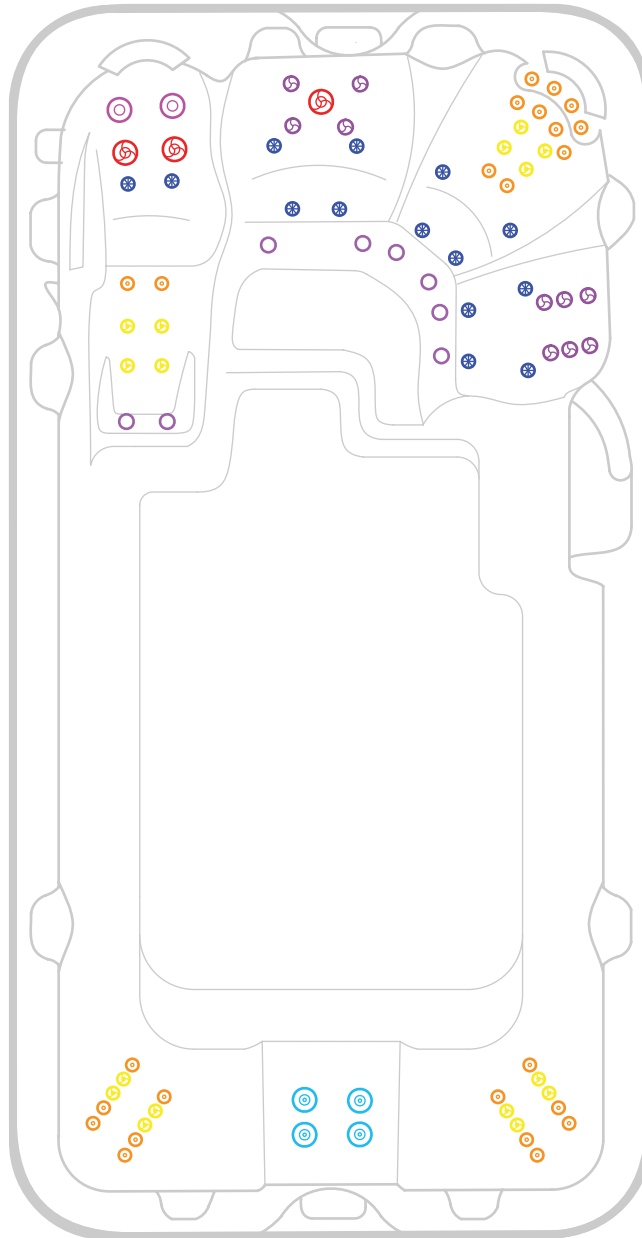

Vortex Spas

Aquagym Max Extreme Swim Spa Technical Information Pack

Dimensions: 449 x 231 x 130/150cm

**Large, fully featured,
single zone swim spa.**

Aquagym Max Extreme Swim Spa

Dimensions: 449 x 231 x 130/150cm

-  4 x 150mm Swim Jets
-  3 x 127mm Single Spinning Jets
-  2 x 127mm Directional Jets

-  8 x 75mm Directional Jets
-  10 x 75mm Single Spinning Jets
-  24 x 50mm Directional Jets

-  16 x 50mm Twin Spinner Jets
-  14 x 40mm Air Jets

Aquagym Max Extreme Swim Spa

Aquagym Max Extreme Swim Spa

Aquagym Max Extreme Swim Spa

Vortex Aquagym Max

SEATS 4 ADULTS
IN COMFORT

UP TO 82 POWERFUL
THERAPEUTIC JETS

9 / 10
THERAPY RATING

DIMENSIONS
449 X 231 X 130/150CM

SPECIFICATIONS	Plunge	Pro	Pro+	Extreme
Dry Weight	995kg	995kg	995kg	995kg
Filled Weight	7995kg	7995kg	7995kg	7995kg
Water Capacity	7000 litres	7000 litres	7000 litres	7000 litres
Intuitive Spa Controller	VSX2	VSX3	VSX3	VSX4
Programmable Circulation Pump	350W	350W	350W	350W
Jet Pump(s)	3hp x 1	3hp x 2	3hp x 3	3hp x 4
Variable Speed Air Blower	Optional	1000 W	1000 W	1000 W
Variable Output Heater	3kW max	6kW max	6kW max	6kW max
Electrical Requirements	Maximum 15amps	Maximum 32amps	Maximum 32amps	Maximum 45amps