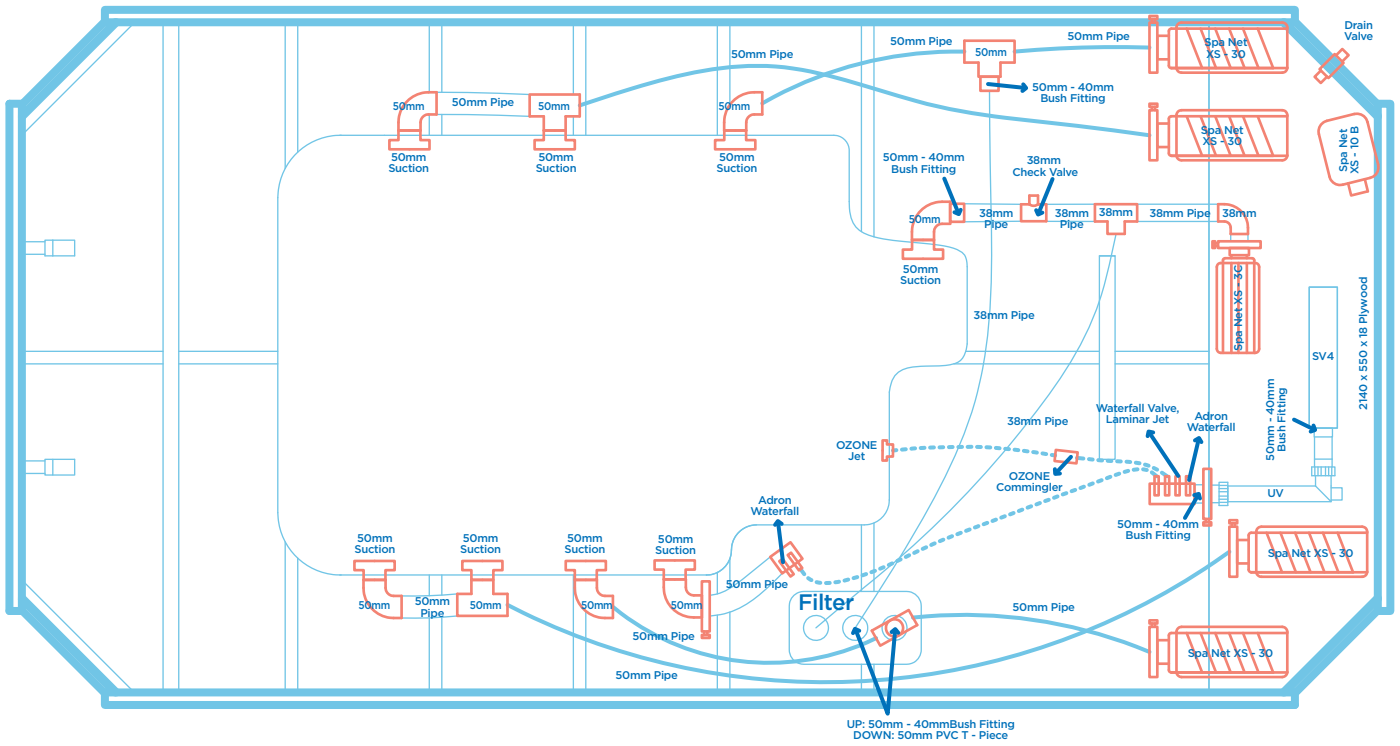

Vortex Spas

Aquagym Max Extreme Swim Spa Technical Information Pack

Dimensions: 449 x 231 x 130/150cm

**Large, fully featured,
single zone swim spa.**

Aquagym Max Extreme Swim Spa

Dimensions: 449 x 231 x 130/150cm

-  4 x 150mm Swim Jets
-  3 x 127mm Single Spinning Jets
-  2 x 127mm Directional Jets

-  8 x 75mm Directional Jets
-  10 x 75mm Single Spinning Jets
-  24 x 50mm Directional Jets

-  16 x 50mm Twin Spinner Jets
-  14 x 40mm Air Jets

Aquagym Max Extreme Swim Spa

Aquagym Max Extreme Swim Spa

Aquagym Max Extreme Swim Spa

Vortex Aquagym Max

SEATS 4 ADULTS
IN COMFORT

UP TO 82 POWERFUL
THERAPEUTIC JETS

9 / 10
THERAPY RATING

DIMENSIONS
449 X 231 X 130/150CM

SPECIFICATIONS	Plunge	Pro	Pro+	Extreme
Dry Weight	995kg	995kg	995kg	995kg
Filled Weight	7995kg	7995kg	7995kg	7995kg
Water Capacity	7000 litres	7000 litres	7000 litres	7000 litres
Intuitive Spa Controller	VSX2	VSX3	VSX3	VSX4
Programmable Circulation Pump	350W	350W	350W	350W
Jet Pump(s)	3hp x 1	3hp x 2	3hp x 3	3hp x 4
Variable Speed Air Blower	Optional	1000 W	1000 W	1000 W
Variable Output Heater	3kW max	6kW max	6kW max	6kW max
Electrical Requirements	Maximum 15amps	Maximum 32amps	Maximum 32amps	Maximum 45amps