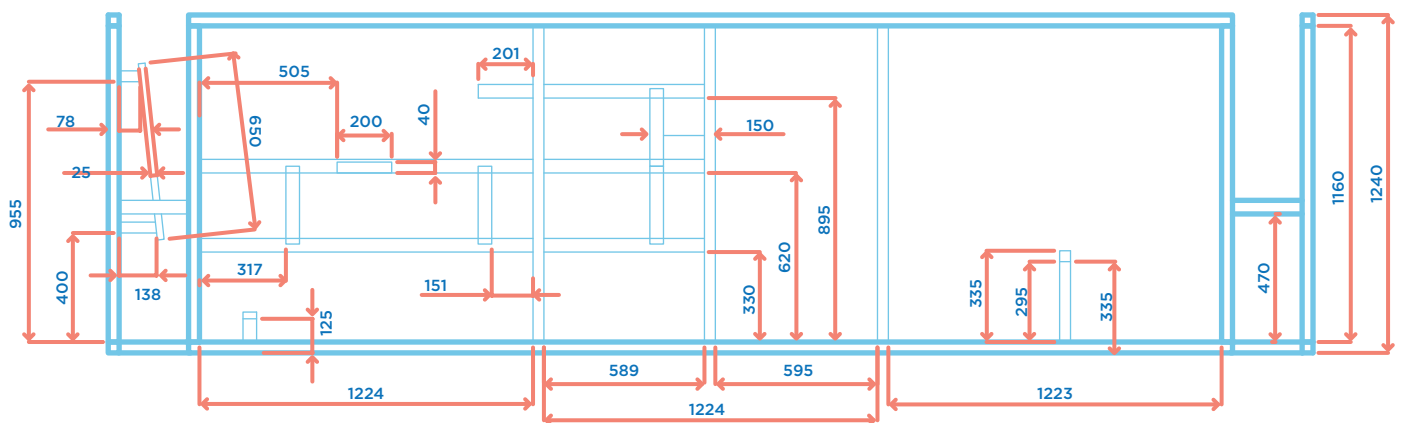

Vortex Spas

Aquagym Max Extreme Swim Spa Technical Information Pack

Dimensions: 449 x 231 x 130/150cm

**Large, fully featured,
single zone swim spa.**

Aquagym Max Extreme Swim Spa

Dimensions: 449 x 231 x 130/150cm

-  4 x 150mm Swim Jets
-  3 x 127mm Single Spinning Jets
-  2 x 127mm Directional Jets

-  8 x 75mm Directional Jets
-  10 x 75mm Single Spinning Jets
-  24 x 50mm Directional Jets

-  16 x 50mm Twin Spinner Jets
-  14 x 40mm Air Jets

Aquagym Max Extreme Swim Spa

Aquagym Max Extreme Swim Spa

Aquagym Max Extreme Swim Spa

Vortex Aquagym Max

SEATS 4 ADULTS
IN COMFORT

UP TO 82 POWERFUL
THERAPEUTIC JETS

9 / 10
THERAPY RATING

DIMENSIONS
449 X 231 X 130/150CM

SPECIFICATIONS	Plunge	Pro	Pro+	Extreme
Dry Weight	995kg	995kg	995kg	995kg
Filled Weight	7995kg	7995kg	7995kg	7995kg
Water Capacity	7000 litres	7000 litres	7000 litres	7000 litres
Intuitive Spa Controller	VSX2	VSX3	VSX3	VSX4
Programmable Circulation Pump	350W	350W	350W	350W
Jet Pump(s)	3hp x 1	3hp x 2	3hp x 3	3hp x 4
Variable Speed Air Blower	Optional	1000 W	1000 W	1000 W
Variable Output Heater	3kW max	6kW max	6kW max	6kW max
Electrical Requirements	Maximum 15amps	Maximum 32amps	Maximum 32amps	Maximum 45amps