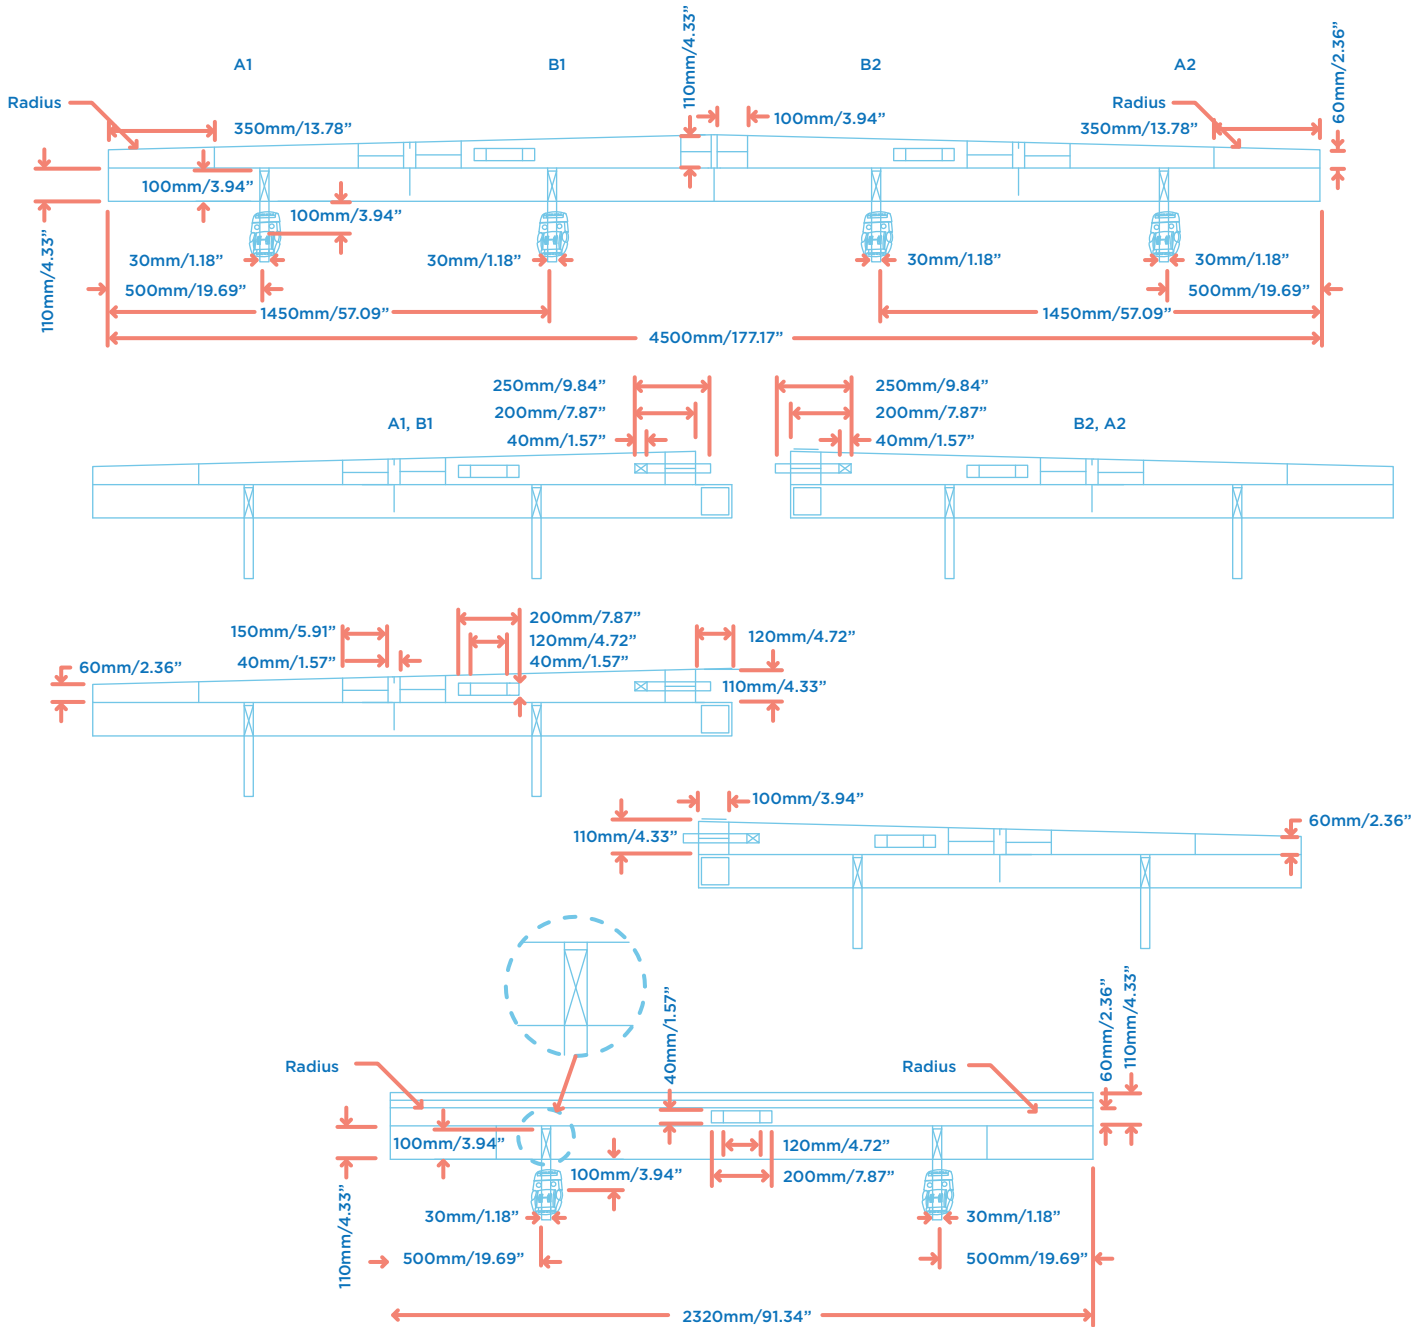

Vortex Spas

Aquagym Max Extreme Swim Spa Technical Information Pack

Dimensions: 449 x 231 x 130/150cm

**Large, fully featured,
single zone swim spa.**

Aquagym Max Extreme Swim Spa

Dimensions: 449 x 231 x 130/150cm

-  4 x 150mm Swim Jets
-  3 x 127mm Single Spinning Jets
-  2 x 127mm Directional Jets

-  8 x 75mm Directional Jets
-  10 x 75mm Single Spinning Jets
-  24 x 50mm Directional Jets

-  16 x 50mm Twin Spinner Jets
-  14 x 40mm Air Jets

Aquagym Max Extreme Swim Spa

Aquagym Max Extreme Swim Spa

Aquagym Max Extreme Swim Spa

Vortex Aquagym Max

SEATS 4 ADULTS
IN COMFORT

UP TO 82 POWERFUL
THERAPEUTIC JETS

9 / 10
THERAPY RATING

DIMENSIONS
449 X 231 X 130/150CM

SPECIFICATIONS	Plunge	Pro	Pro+	Extreme
Dry Weight	995kg	995kg	995kg	995kg
Filled Weight	7995kg	7995kg	7995kg	7995kg
Water Capacity	7000 litres	7000 litres	7000 litres	7000 litres
Intuitive Spa Controller	VSX2	VSX3	VSX3	VSX4
Programmable Circulation Pump	350W	350W	350W	350W
Jet Pump(s)	3hp x 1	3hp x 2	3hp x 3	3hp x 4
Variable Speed Air Blower	Optional	1000 W	1000 W	1000 W
Variable Output Heater	3kW max	6kW max	6kW max	6kW max
Electrical Requirements	Maximum 15amps	Maximum 32amps	Maximum 32amps	Maximum 45amps