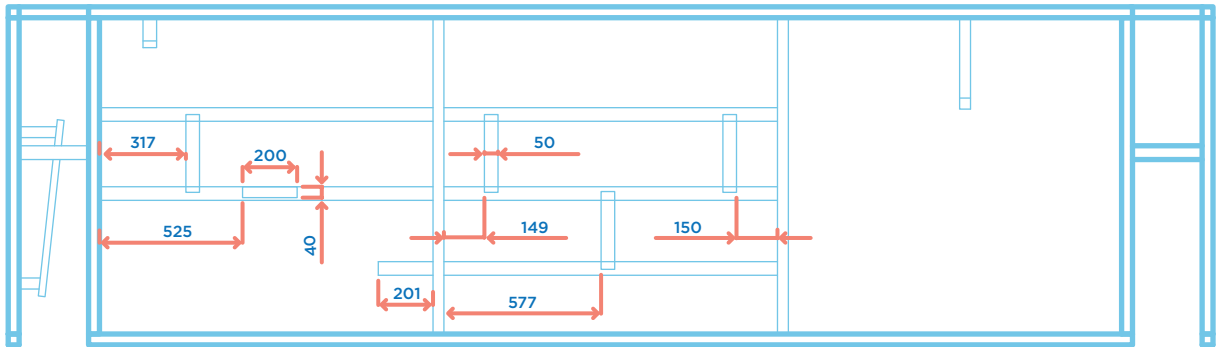

Vortex Spas

Aquagym Max Extreme Swim Spa Technical Information Pack

Dimensions: 449 x 231 x 130/150cm

**Large, fully featured,
single zone swim spa.**

Aquagym Max Extreme Swim Spa

Dimensions: 449 x 231 x 130/150cm

-  4 x 150mm Swim Jets
-  3 x 127mm Single Spinning Jets
-  2 x 127mm Directional Jets

-  8 x 75mm Directional Jets
-  10 x 75mm Single Spinning Jets
-  24 x 50mm Directional Jets

-  16 x 50mm Twin Spinner Jets
-  14 x 40mm Air Jets

Aquagym Max Extreme Swim Spa

Aquagym Max Extreme Swim Spa

Aquagym Max Extreme Swim Spa

Vortex Aquagym Max

SEATS 4 ADULTS
IN COMFORT

UP TO 82 POWERFUL
THERAPEUTIC JETS

9 / 10
THERAPY RATING

DIMENSIONS
449 X 231 X 130/150CM