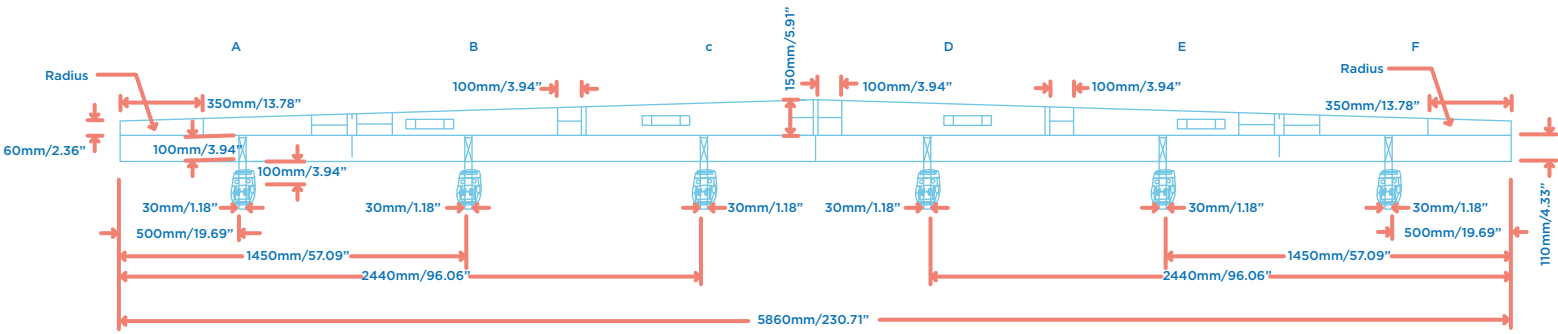

## Aqualap Pro Swim Spa Technical Information Pack

Dimensions: 585 x 230 x 130 / 150cm

---

**For a true 'lap pool' experience  
in a swim spa.**

---

# Aqualap Pro Swim Spa

Dimensions: 585 x 230 x 130 / 150cm

-  2 x 150mm Swim Jets
-  3 x 127mm Single Spinning Jets
-  2 x 127mm Directional Jets

-  8 x 75mm Directional Jets
-  10 x 75mm Single Spinning Jets
-  12 x 50mm Directional Jets

# Vortex Aqualap

SEATS 4 ADULTS  
IN COMFORT

UP TO 82 POWERFUL  
THERAPEUTIC JETS

9 / 10  
THERAPY RATING

DIMENSIONS  
585 X 230 X 130/150CM

SPECIFICATIONS	Plunge	Pro	Pro+	Extreme
Dry Weight	1200kg	1200kg	1200kg	1200kg
Filled Weight	9700kg	9700kg	9700kg	9700kg
Water Capacity	8500 litres	8500 litres	8500 litres	8500 litres
Intuitive Spa Controller	VSX2	VSX3	VSX3	VSX4
Programmable Circulation Pump	350W	350W	350W	350W
Jet Pump(s)	3hp x 1	3hp x 2	3hp x 3	3hp x 4
Variable Speed Air Blower	Optional	1000 W	1000 W	1000 W
Variable Output Heater	3kW max	6kW max	6kW max	6kW max
Electrical Requirements	Maximum 15amps	Maximum 32amps	Maximum 32amps	Maximum 45amps