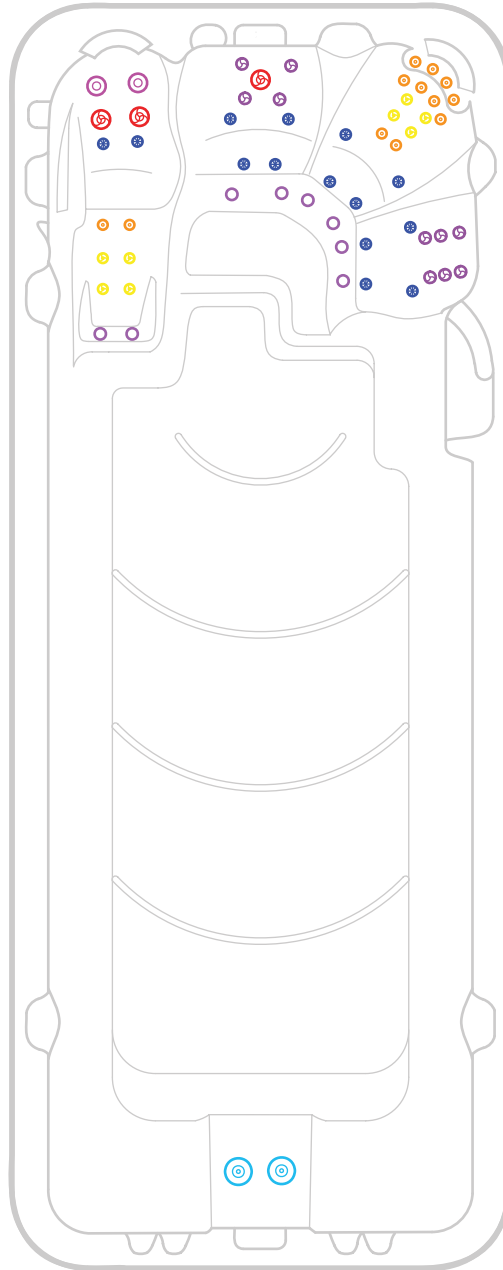

## Aqualap Pro Swim Spa Technical Information Pack

Dimensions: 585 x 230 x 130 / 150cm

---

**For a true 'lap pool' experience  
in a swim spa.**

---

# Aqualap Pro Swim Spa

Dimensions: 585 x 230 x 130 / 150cm

-  2 x 150mm Swim Jets
-  3 x 127mm Single Spinning Jets
-  2 x 127mm Directional Jets

-  8 x 75mm Directional Jets
-  10 x 75mm Single Spinning Jets
-  12 x 50mm Directional Jets