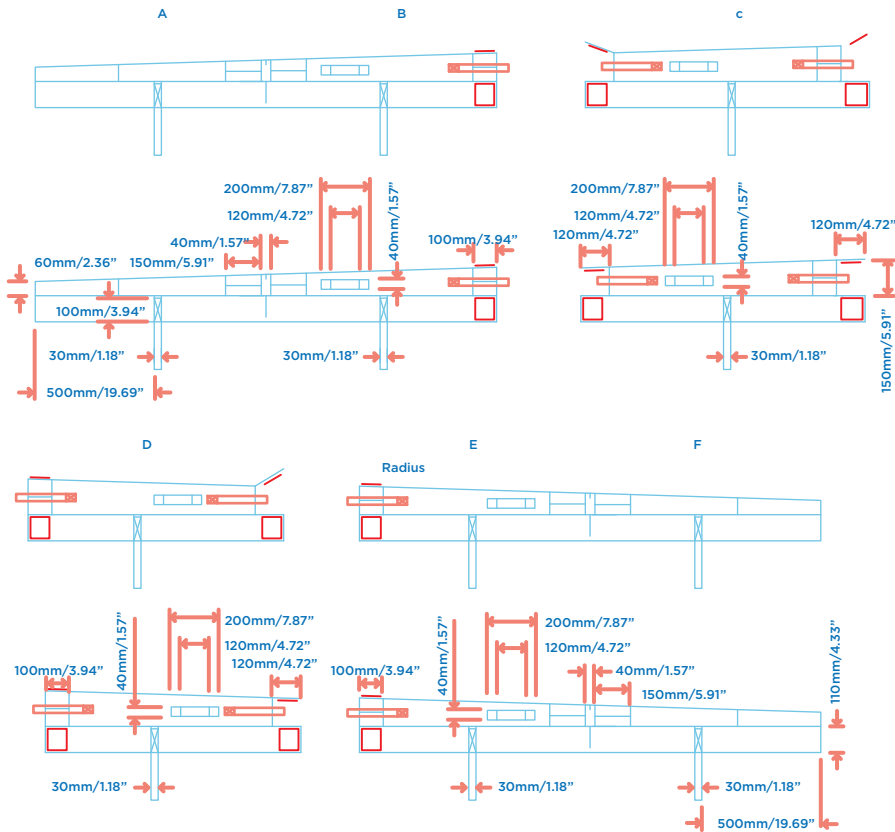

Aqualap Pro Swim Spa