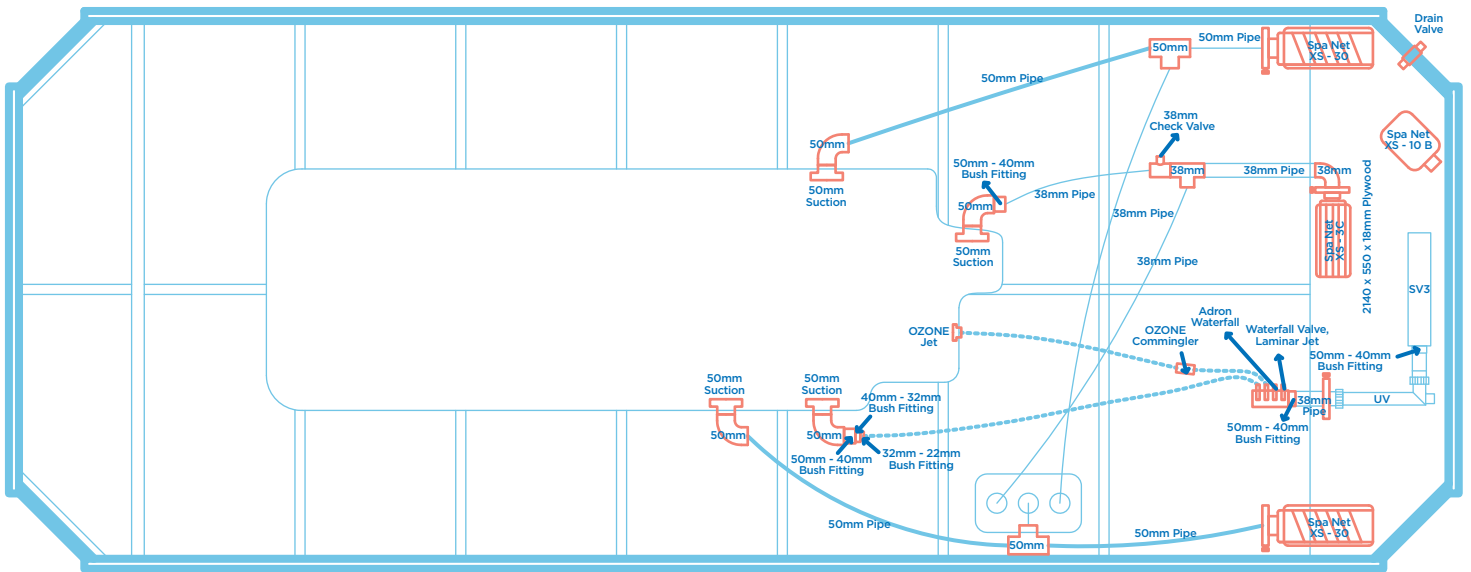

Aqualap Pro Swim Spa