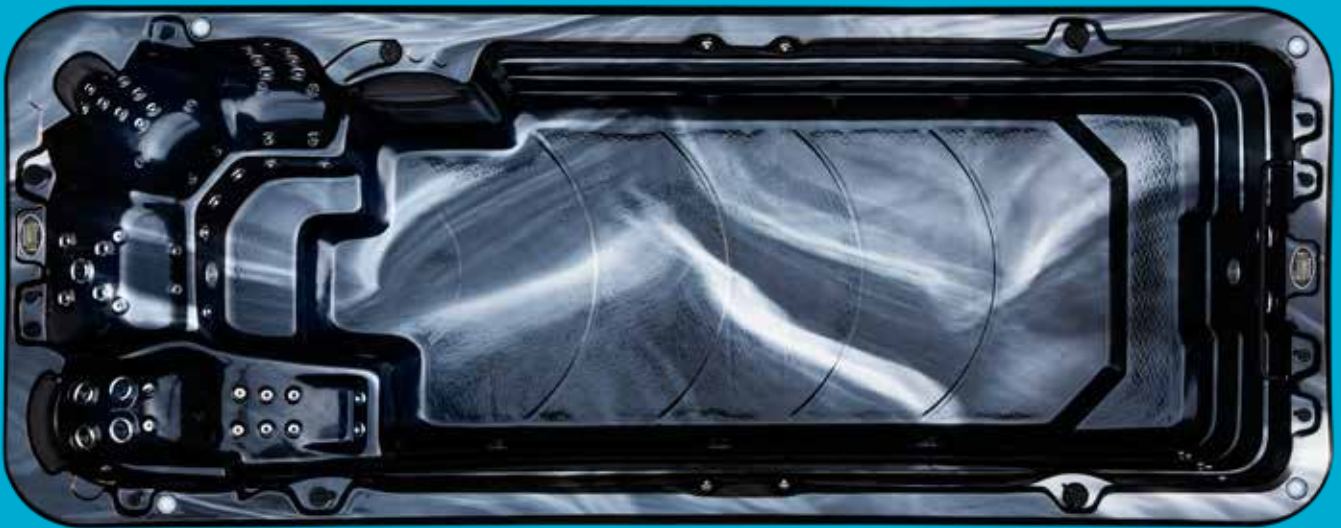

## Aqualap Pro Swim Spa Technical Information Pack

Dimensions: 585 x 230 x 130 / 150cm

---

**For a true 'lap pool' experience  
in a swim spa.**

---