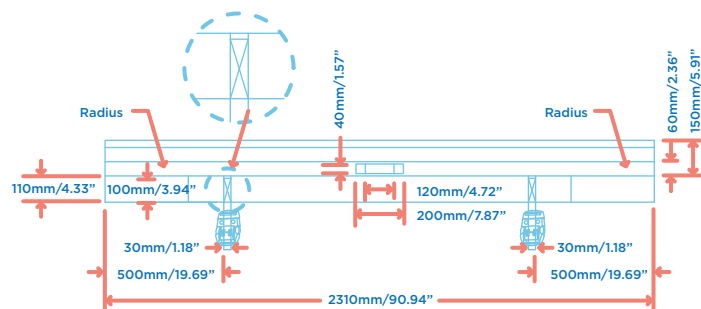

Aqualap Pro Swim Spa