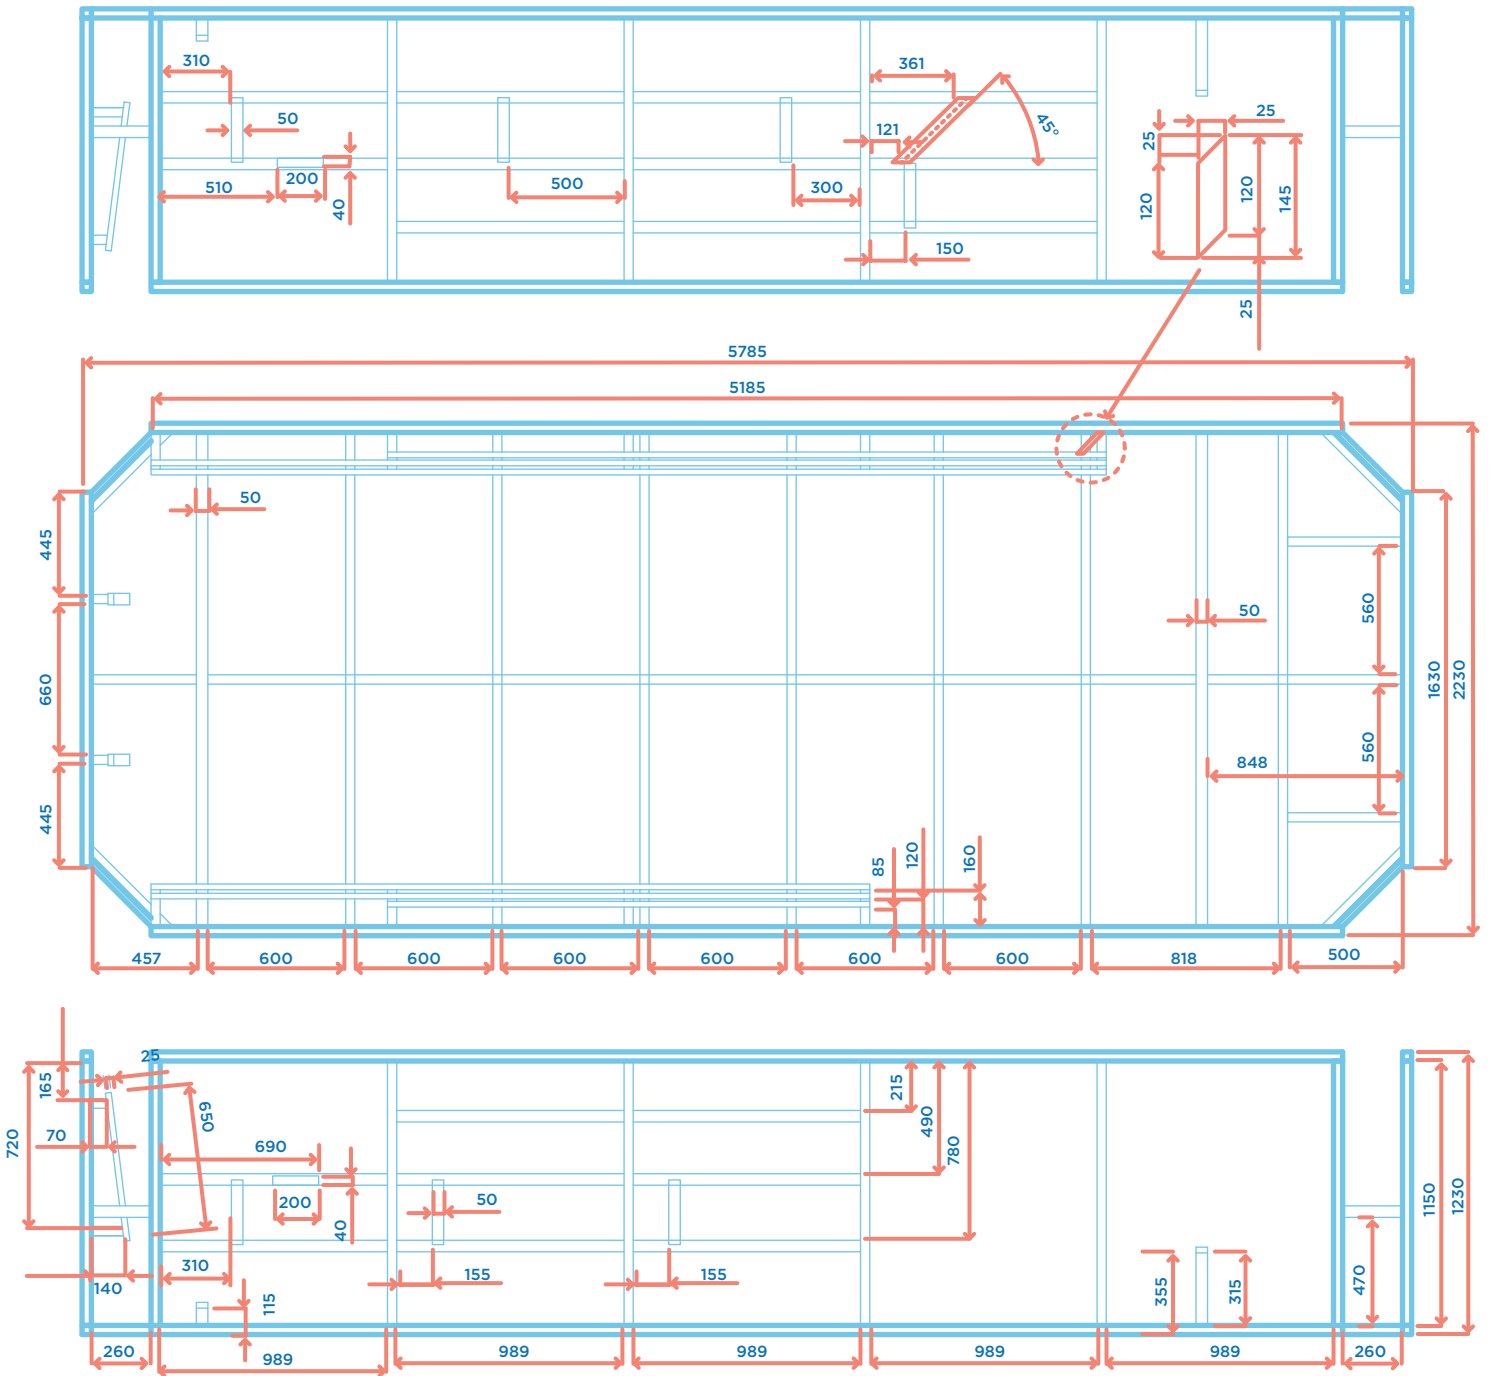

Aqualap Pro Swim Spa